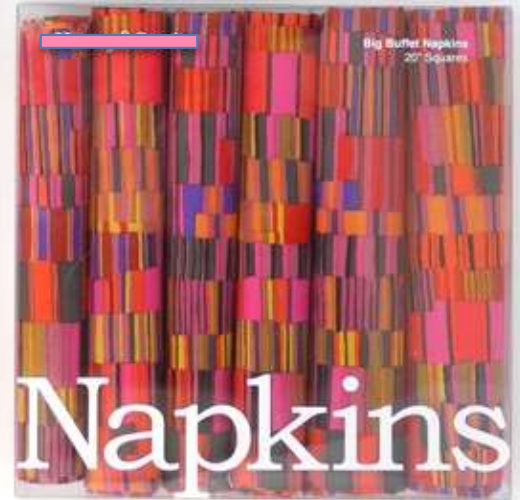

GLASS TILE RED

Aqua Notes:

Easy Care Linens

Add the Charros and Margaritas, and you got yourself a Mexican Fiesta!

Size : 20"x 20"

Finish :

Cost : $12 each

Tabletop > Accessories > Napkins