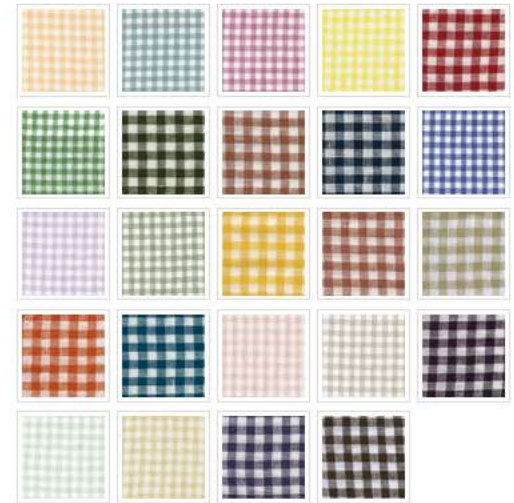

Sizes available:

- Set of 4 Cocktail Napkins 6"x9"
- Set of 4 Dinner Napkins 20"x20"
- Set of 4 Placemats 14"x20"

Colors

Priced per Napkin

SFERRA PICCADILLY NAPKIN

Check pattern woven in a palette of spicy and smoky colors, and finished it with a classic hemstitch. Piccadilly placemats, dinner and cocktail napkins color-match to our Festival table linens.