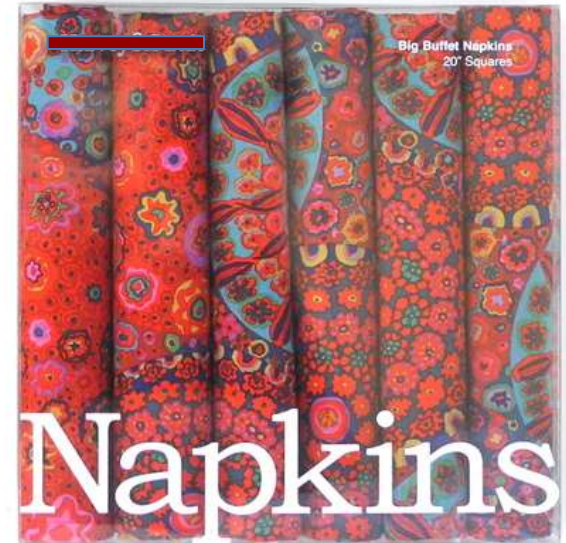

GYPSY RED

Aqua Notes:

Easy Care Linens

The perfect complement to Moroccan night Theme Parties!

Size : 20"x 20"

Finish :

Cost : $12 each

Tabletop > Accessories > Napkins