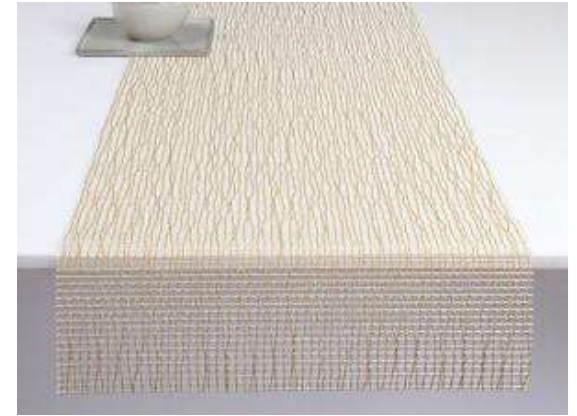

Cost : \$53 ea

Tabletop > Accessories > Placemats & Runners

CHILEWICH . Lattice . Kiwi

CHILEWICH . Lattice . Citrus Orange – Aqua - Silver

CITRUS ORANGE

GOLD

SILVER

AQUA

WHITE

GOLD

Size : 14"x19"

Cost : \$16.50 ea

Size : 14"x72"

Cost : \$55 ea

KIWI

GOLD