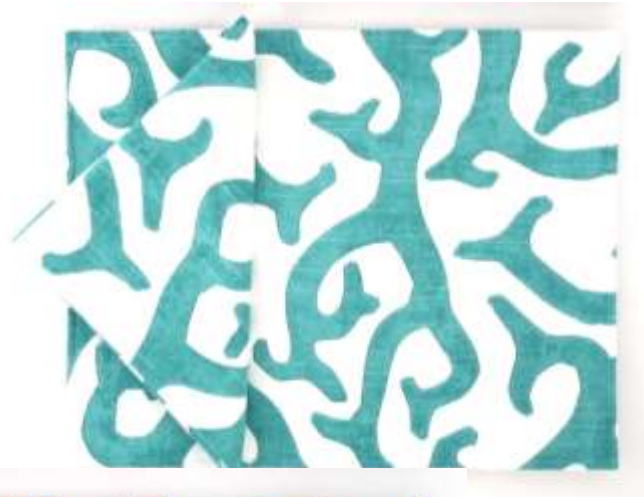

Also available in
Cocktail Napkin Size.

Priced individually. .

CUSTOM

CORAL TURQUOISE or ORANGE

Aqua Notes:
Easy Care Linens
Complement your breakfast setting!

Size : 20"x 20"

Finish :

Cost : \$12 each