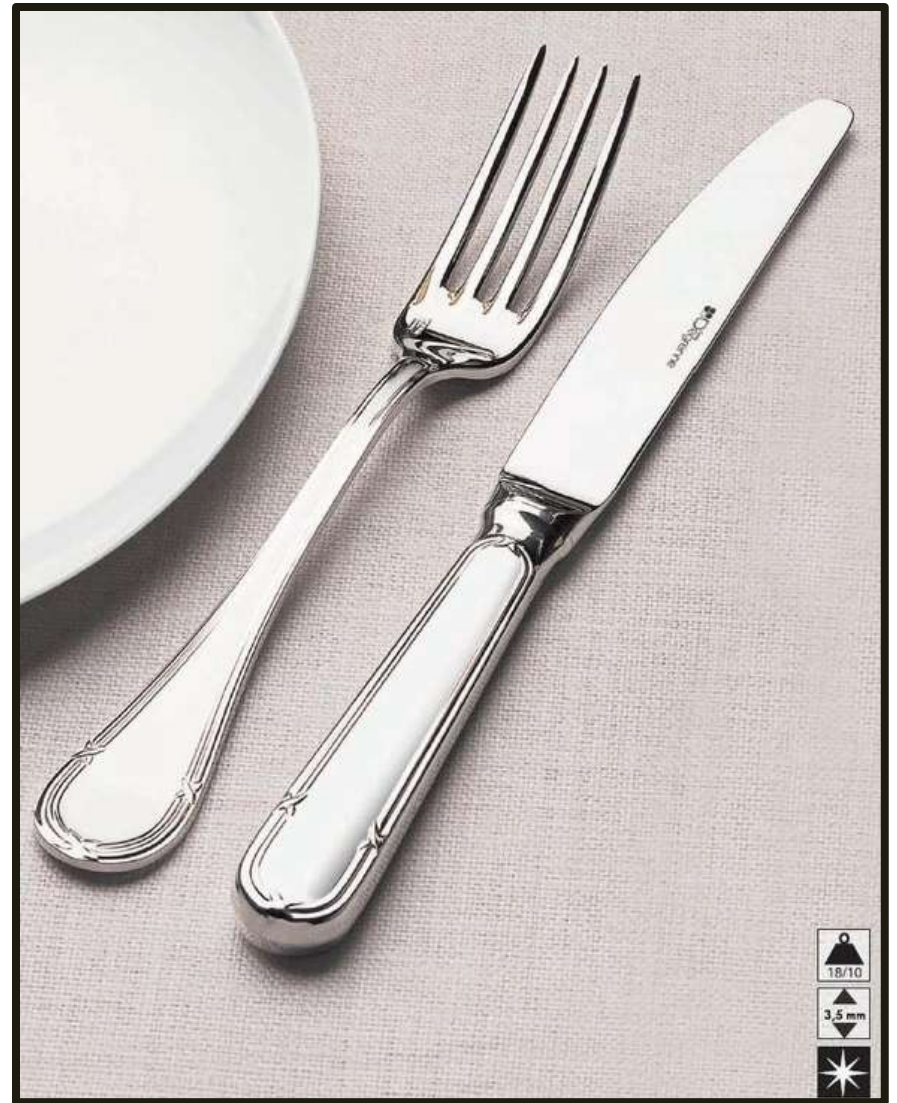

FLORENCIA . GUY DEGRENNE