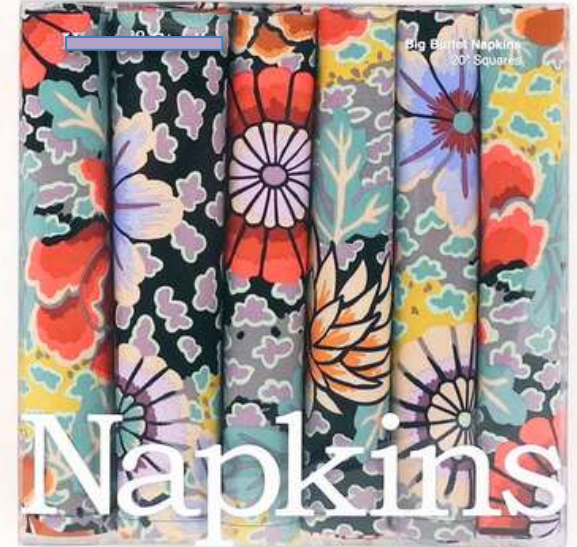

SKU

Also available in Cocktail Napkin Size.

Priced individually. .

CUSTOM