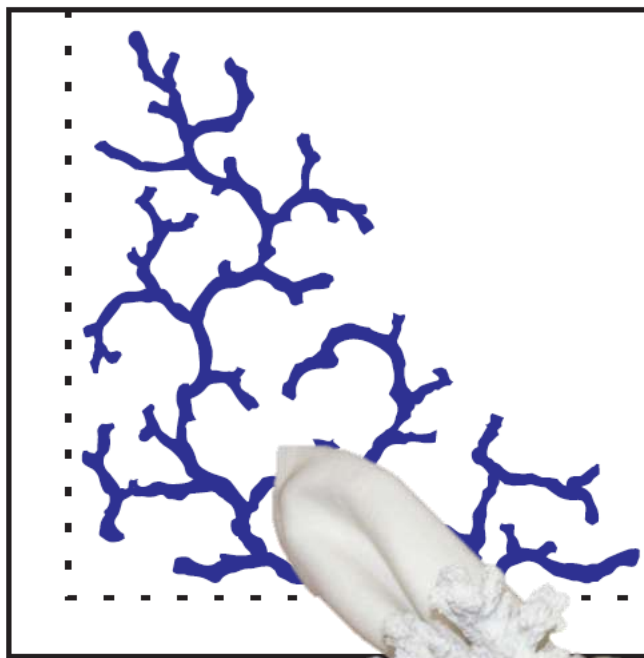

Size : 20"x 20"

Finish :

Cost : \$9 each

Tabletop > Accessories > Napkins

KIM SEYBERT

Knotted Coral Napkin – Set of 4 \$240

NAPKINS

MIA TAVOLA