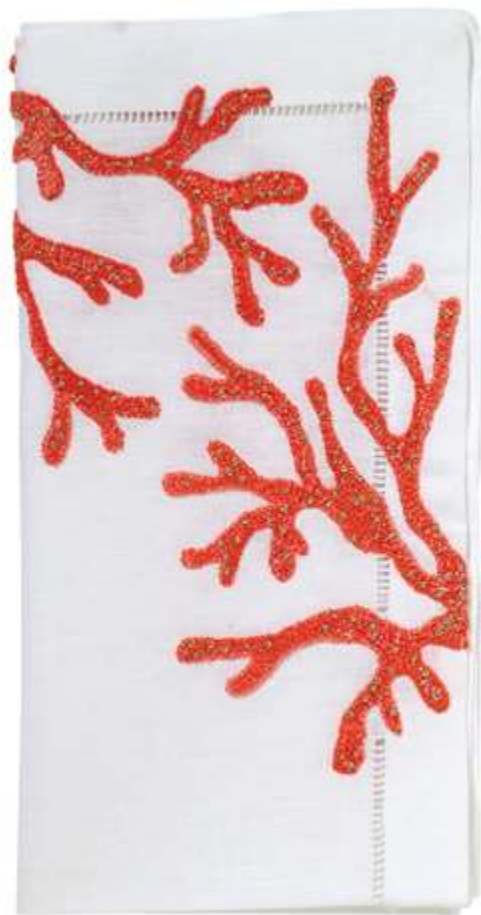

Size : 20"x 20"

Finish :

Cost : \$9 each

Tabletop > Accessories > Napkins

KIM SEYBERT

Knotted Coral Napkin – Set of 4 \$240

NAPKINS

MIA TAVOLA