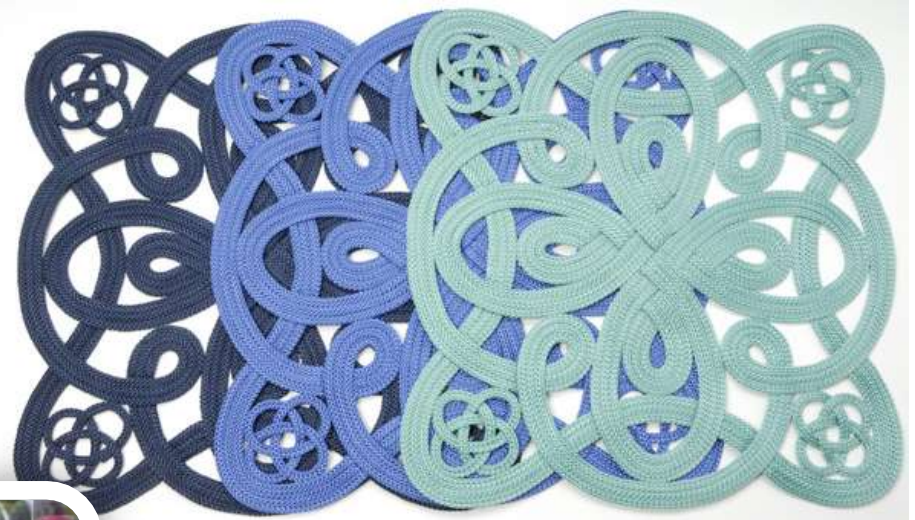

FOUR POINT ROPE MAT
(NAVY. ELECTRIC BLUE. AQUA)