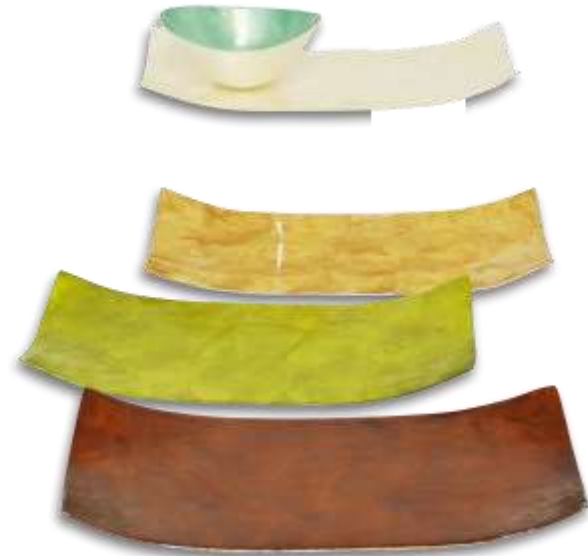

Finish : Stainless . Oak Dark Stain

Tabletop > Candles + > Candle Lamp

11" Bowl, 5" Bowl set /4, 14" Platter

6"x14" Capiz Rect Plates

15" Poppy, 6" Poppy

15" and 6" Bowls in Copper, Poppy and June

Flower Bowls 17" Platter, 13" & 7" Bowls in Ivory, Honey Gold & Watermelon