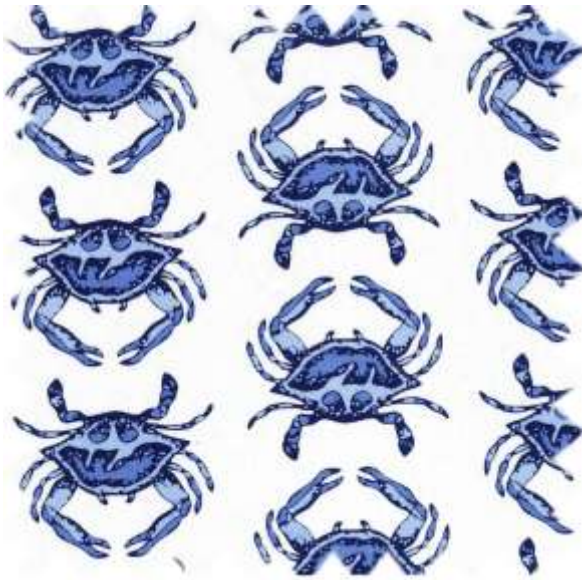

SKU

Also available in Cocktail Napkin Size.

Priced individually. .

CUSTOM