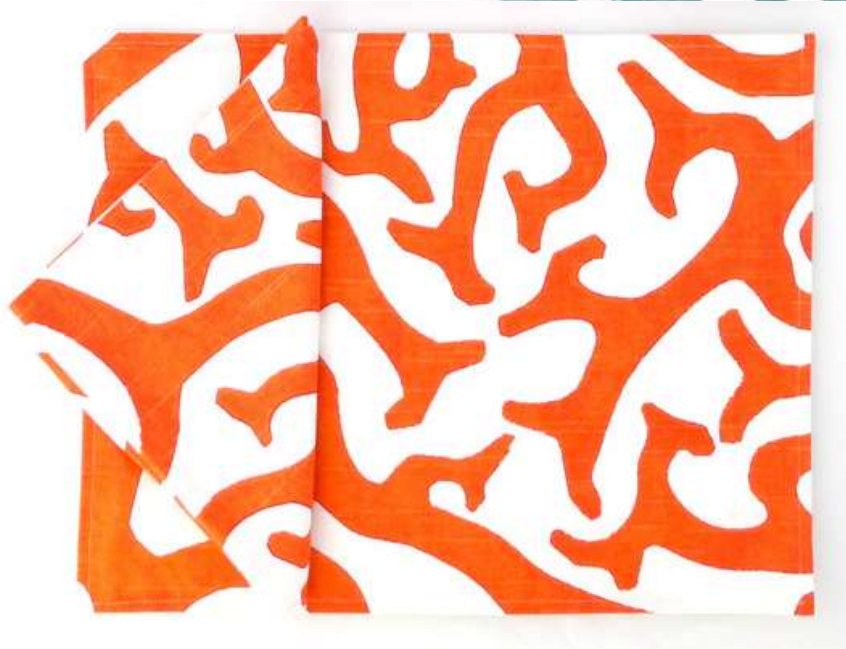

Also available in
Cocktail Napkin Size.

Priced individually. .

CUSTOM

CORAL TURQUOISE or ORANGE

Aqua Notes:
Easy Care Linens
Complement your breakfast setting!

Size : 20"x 20"

Finish :

Cost : \$12 each