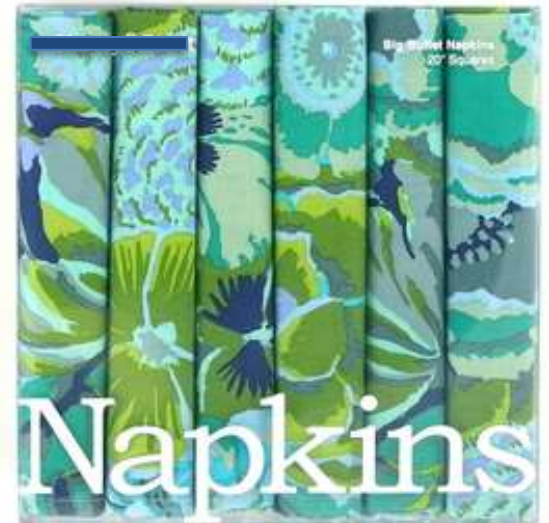

Finish :

Cost : \$12 each

Tabletop > Accessories > Napkins

SKU

Screams Caribbean to us.

Also available in Cocktail Napkin Size.

Priced individually. .

CUSTOM