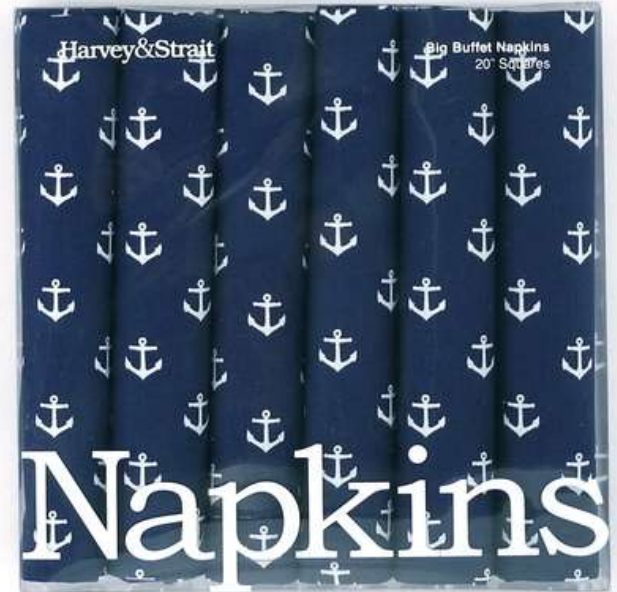

Cost : $12 each

Tabletop > Accessories > Napkins