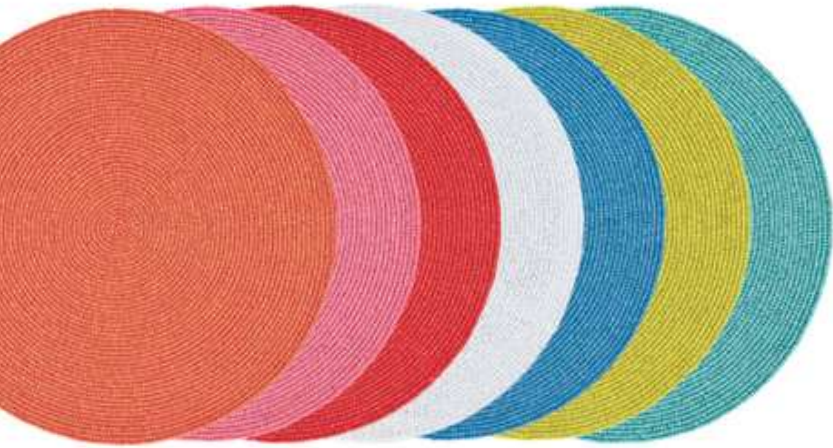

SKU

CUSTOM

Kim Seybert CAVIAR BEADED PLACEMAT

Available in Orange, Pink, Coral, White, Periwinkle and Marine

Size :

Finish :

Cost :

$224 Set of 4 . $56 each

[Tabletop](#) > [Accessories](#) > [Placemats](#)