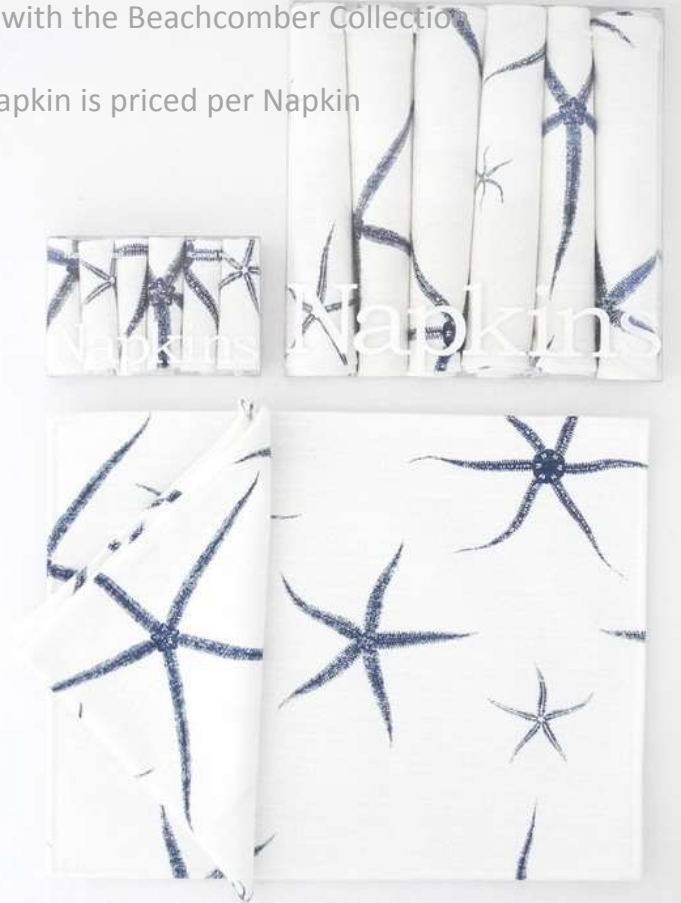

STARFISH BLUE NAPKIN

Aqua Notes:
Easy Care Linens

Size : 20"x 20"

Finish :

Starfish Blue is a Navy Starfish Design on White.

Placemats, Napkins and Cocktail Napkins are available.
Mix and Match with the Beachcomber Collection

Starfish Sand Napkin is priced per Napkin