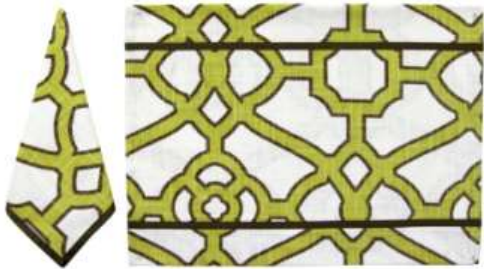

398-101 Napkin Citron Lattice - ribbon
398-201 Placemat Citron Lattice - ribbon