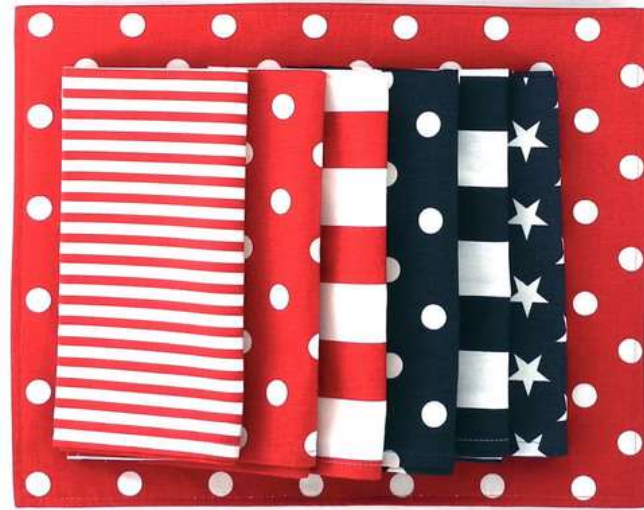

RED DOTS

Aqua Notes:

Ready to wow your guest this 4th of July?

Mix and Match STARS, RED DOTS, BLUE DOTS, BIG STRIPE RED, BIG STRIPE NAVY, SMALL STRIPE RED

Size : 20"x 20"

Finish :

Placemats, Napkins and Cocktail Napkins are available.