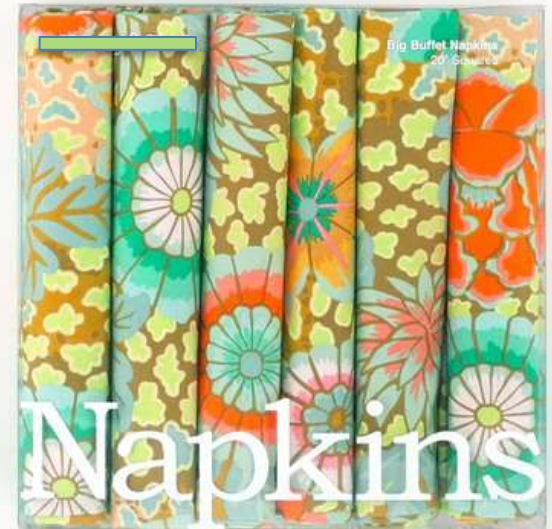

GARDEN GREEN

Aqua Notes:
Easy Care Linens
I am thinking Asian theme nights!

Size : 20"x 20"

Finish :

Cost : $12 each

Tabletop > Accessories > Napkins