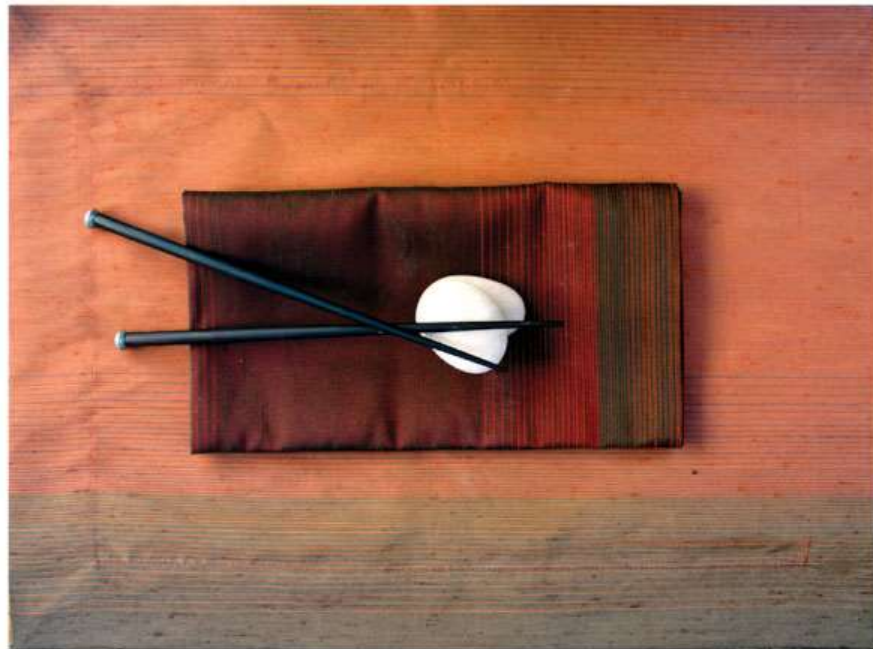

BODRUM CARLTON COLLECTION

PALAZZO NAPKINS

22"x22" Square Napkins
Various Tablecloth sizes available
100% Cotton Jacquard
Machine Washable & Dryable

Cost: \$84 pack of 6 . \$14 each . 22"x22"

Sage

Amber/Brown