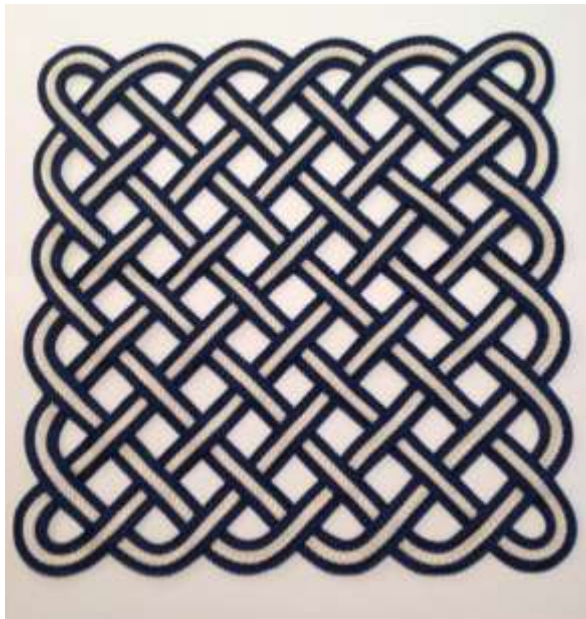

Size : 15" X 15"

Finish : 100% Nylon

Cost : \$53 ea.

HEXAGON ROPE MAT 17"

Nautical design Rope Placemat in Hexagon Shape available in all the color swatches provided.

Size : 17"x 17"

Finish : 100% Nylon

Cost : \$46 ea.

DAISY ROPE MAT 16" dia

Nautical design Rope Placemat in Round Shape available in all the color swatches provided.

Size : 16" dia

Finish : 100% Nylon

Cost : \$46 ea.

SKU

2TONEGW

TWO TONE ROPE MAT