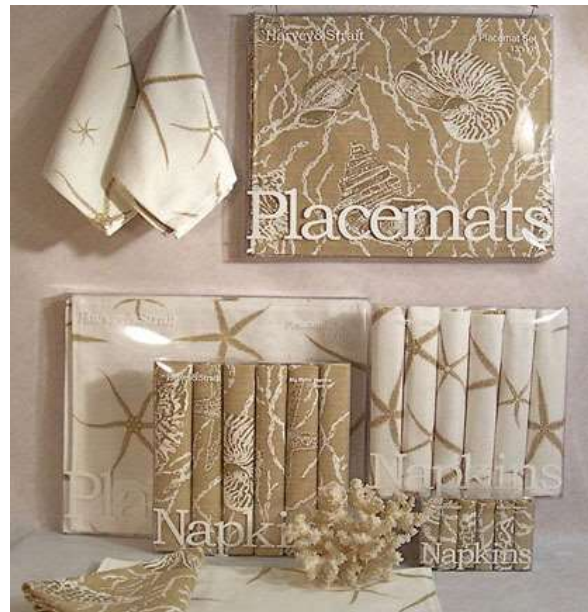

Placemats, Napkins and Cocktail Napkins are available.
Mix and Match with the Beachcomber Collection

Starfish Sand Napkin is priced per Napkin

STARFISH SAND NAPKIN

Aqua Notes:
Easy Care Linens

Size : 20"x 20"

Finish :

BEACHCOMBER

STARFISH

NAPKIN
NAPKIN SET OF 6
COCKTAIL NAPKIN S/6- BEACHCOMBER ONLY
PLACEMAT
PLACEMAT SET OF 6

Cost : \$12 each

Tabletop > Accessories > Napkins

SKU

4010NKN15

STARFISH BLUE NAPKIN

Aqua Notes:
Easy Care Linens

Size : 20"x 20"

Finish :

Starfish Blue is a Navy Starfish Design on White.

Placemats, Napkins and Cocktail Napkins are available.
Mix and Match with the Beachcomber Collection