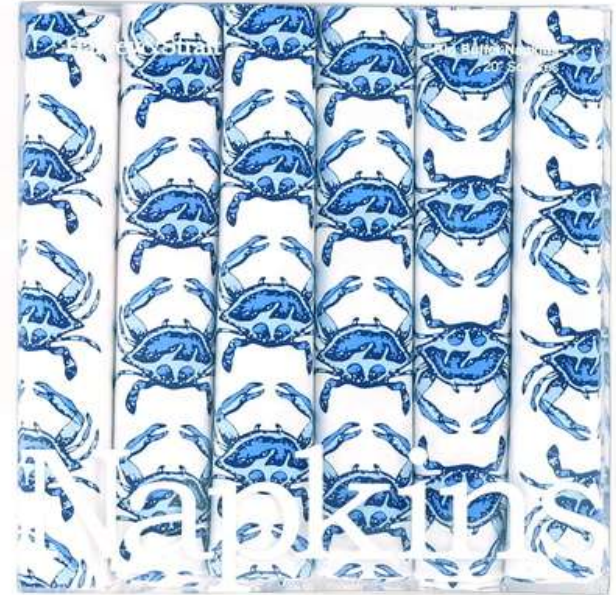

Cost : \$12 each

Tabletop > Accessories > Napkins

SKU

Also available in Cocktail Napkin Size.

Priced individually. .

CUSTOM

BLUE CRAB

Aqua Notes:
Easy Care Linens
Fun sea-theme collection