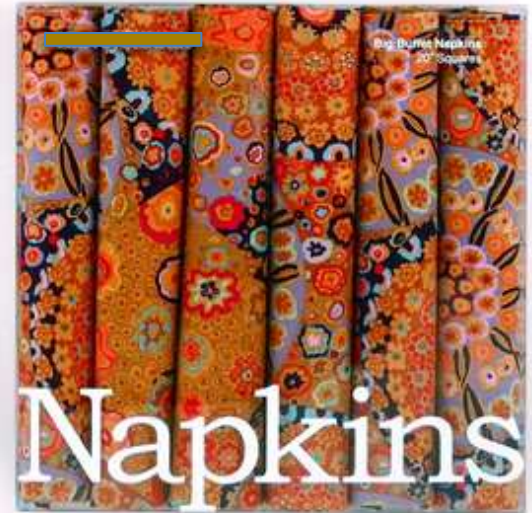

Size : 20"x 20"

Finish :

Cost : \$12 each

Tabletop > Accessories > Napkins

SKU

Also available in Cocktail Napkin Size.

Priced individually. .

CUSTOM